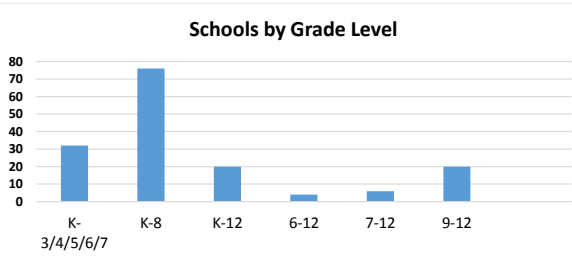

MEMBER SCHOOLS BY GRADE LEVEL

Grade levels	# Schools	%
K (1) -3/4/5/6/7	32	20%
K-8	76	48%
K-12	20	13%
6-12	4	3%
7-12	6	4%
9-12	20	12%
	158	100%
Schools w/PK	99	
Schools w/HS	50