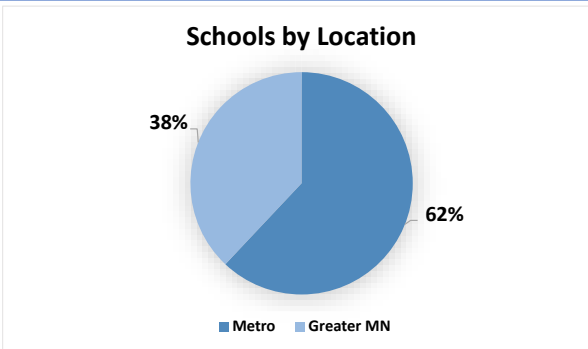

MEMBER SCHOOLS BY GEOGRAPHIC AREA

Location	# Schools	%
Metro	98	62%
Greater MN	60	38%
	158	100%