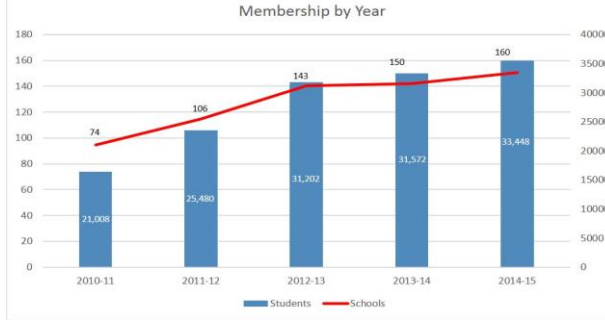

MEMBERSHIP AT A GLANCE

Total Schools	Total Students	Avg/School
158	33,357	211

MEMBERSHIP BY YEAR

Year	Schools	Students
Legacy	29	
2010-11	74	21,008
2011-12	106	25,480
2012-13	143	31,202
2013-14	150	31,572
2014-15	160	33,448
2015-16		