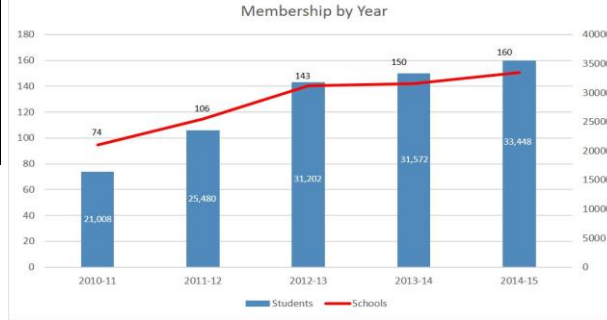

MEMBERSHIP AT A GLANCE

Total Schools	Total Students	Avg/School
158	33,357	211

MEMBERSHIP BY YEAR

Year	Schools	Students
Legacy	29	
2010-11	74	21,008
2011-12	106	25,480
2012-13	143	31,202
2013-14	150	31,572
2014-15	160	33,448
2015-16		