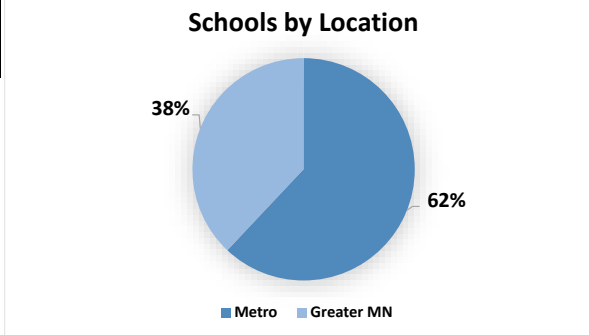

MEMBER SCHOOLS BY GEOGRAPHIC AREA

Location	# Schools	%
Metro	98	62%
Greater MN	60	38%
	158	100%