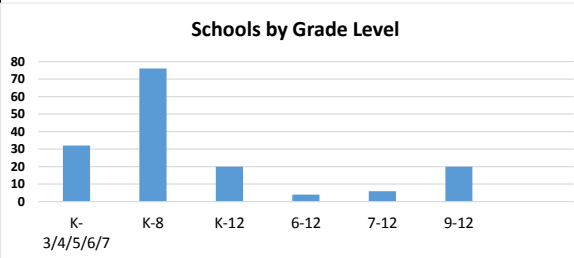

MEMBER SCHOOLS BY GRADE LEVEL

Grade levels	# Schools	%
K (1) -3/4/5/6/7	32	20%
K-8	76	48%
K-12	20	13%
6-12	4	3%
7-12	6	4%
9-12	20	12%
	158	100%
Schools w/PK	99	
Schools w/HS	50