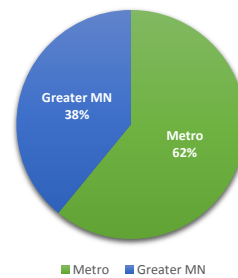

Schools w/PK	100
Schools w/HS	49

Schools by Grade Level

MEMBER SCHOOLS BY GEOGRAPHIC AREA

Location	# Schools	%
Metro	92	61%
Greater MN	59	39%
	151	100.0%

Schools by Location

MEMBER AFFILIATION BREAKDOWN

Affiliation	# Schools	%
Catholic	79	52%
Lutheran	38	25%
Inter-Denom (incl Christian, ACSI, CSI)	21	14%
Independent/Non-Denom (incl Montessori)	7	5%
Other religious (incl Jewish, Islamic, SDA)	6	4%
	151	100.0%