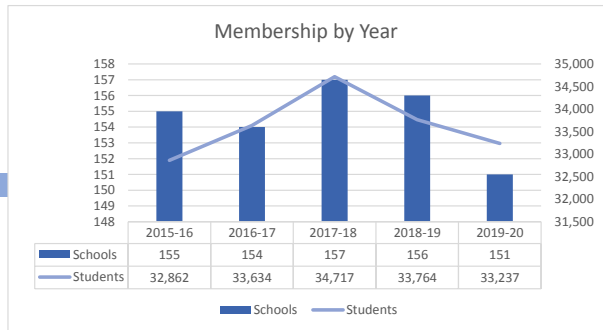

MEMBERSHIP AT A GLANCE: 2019-2020

Total Schools	Total Students	Avg/School
151	33,237	220

Updated: 12/2/2019

MEMBERSHIP BY YEAR

Year	Schools	Students
2014-15	160	33,448
2015-16	155	32,862
2016-17	154	33,634
2017-18	157	34,717
2018-19	156	33,764
2019-20	151	33,237

MARKET SHARE

Total NP Schools	MISF Members	Market Share
451	151	33%

Total NP Enrollment	MISF Members	Market Share
65,785	33,237	51%

MEMBER SCHOOLS BY GRADE LEVEL

Grade levels	# Schools	%
K-8	77	51%
K-12	21	14%
6-12	4	3%
7-12	5	3%
9-12	19	13%
Other	25	17%
	151	100%