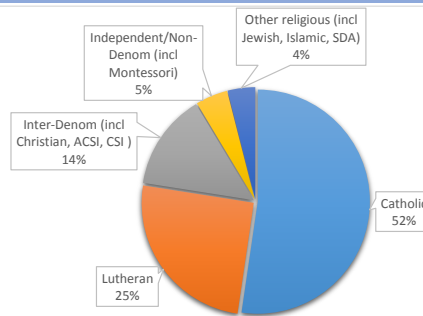

MARKET SHARE

Total NP Schools	MISF Members	Market Share
451	151	33%

Total NP Enrollment	MISF Members	Market Share
65,785	33,237	51%

MEMBER SCHOOLS BY GRADE LEVEL

Grade levels	# Schools	%
K-8	77	51%
K-12	21	14%
6-12	4	3%
7-12	5	3%
9-12	19	13%
Other	25	17%
	151	100%

Schools w/PK	100
Schools w/HS	49

Schools by Grade Level

MEMBER SCHOOLS BY GEOGRAPHIC AREA

Location	# Schools	%
Metro	92	61%
Greater MN	59	39%
	151	100.0%

Schools by Location

MEMBER AFFILIATION BREAKDOWN

Affiliation	# Schools	%
Catholic	79	52%
Lutheran	38	25%
Inter-Denom (incl Christian, ACSI, CSI)	21	14%
Independent/Non-Denom (incl Montessori)	7	5%
Other religious (incl Jewish, Islamic, SDA)	6	4%
	151	100.0%