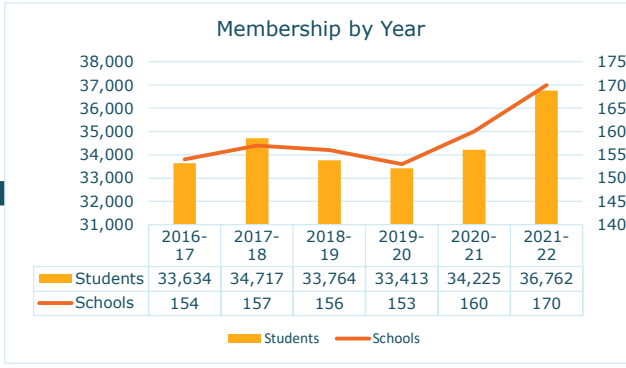

2021-2022

Total Schools **Total Students** **Avg/School**
170 **36,762** **216**

Updated: 11/24/2021

MEMBERSHIP BY YEAR

Year	Schools	Students
2016-17	154	33,634
2017-18	157	34,717
2018-19	156	33,764
2019-20	153	33,413
2020-21	160	34,225
2021-22	170	36,762

MARKET SHARE

Total NP Schools	MISF Members	Market Share
458	170	37%

Total NP Enrollment	MISF Members	Market Share
66,285	36,762	55%

MEMBER SCHOOLS BY GRADE LEVEL

Grade levels	# Schools	%
K-8	89	52%
K-12	22	13%
6-12	3	2%
7-12	3	2%
9-12	21	12%
Other	32	19%
	170	100%