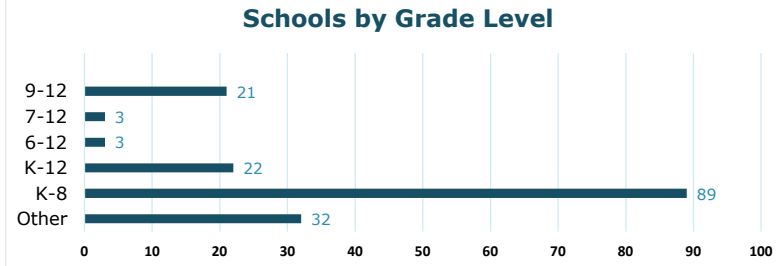

MEMBER SCHOOLS BY GRADE LEVEL

Grade levels	# Schools	%
K-8	89	52%
K-12	22	13%
6-12	3	2%
7-12	3	2%
9-12	21	12%
Other	32	19%
	170	100%

Schools w/PK	118
Schools w/HS	49