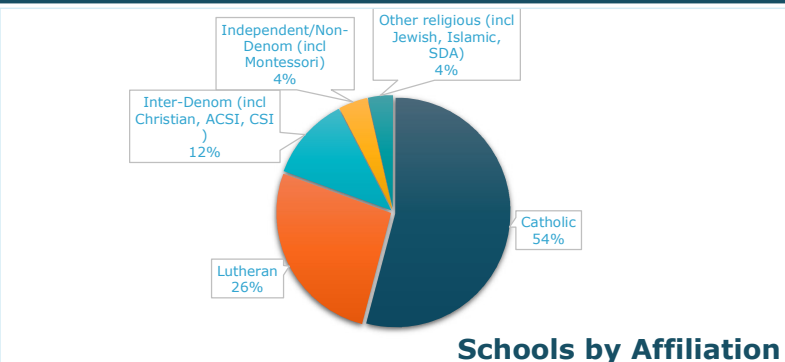

Schools w/PK	118
Schools w/HS	49

MEMBER SCHOOLS BY GEOGRAPHIC AREA

Location	# Schools	%
Metro	102	60%
Greater MN	68	40%
	170	100.0%

MEMBER AFFILIATION BREAKDOWN

Affiliation	# Schools	%
Catholic	92	54%
Lutheran	45	26%
Inter-Denom (incl Christian, ACSI, CSI)	20	12%
Independent/Non-Denom (incl Montessori)	7	4%
Other religious (incl Jewish, Islamic, SDA)	6	4%
	170	100.0%